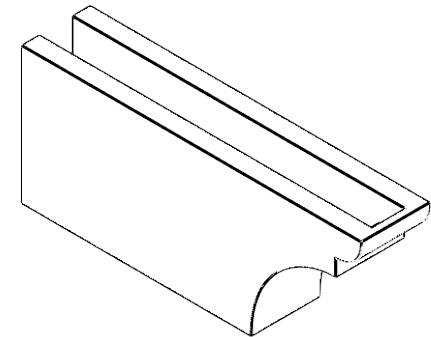

# ITEM NUMBER: RFTURO040X08000X20000X008YOR00RCPR

4"W X 8"H X 20"L TIMBERTHANE ROUGH CEDAR YORKTOWN FAUX WOOD OPEN RAFTER TAIL, 8"L END, PRIMED TAN

**SIDE PROFILE**

**FRONT PROFILE**

**ISOMETRIC**

GENERATED DATE : 03/02/2023

EKENA MILLWORK  
2300 WEST MAIN ST.  
CLARKSVILLE, TX 75426  
TOLL FREE: 866-607-0453  
WWW.EKENAMILLWORK.COM

NOTES

1. INSTALLATION TO BE COMPLETED IN ACCORDANCE WITH MANUFACTURER'S SPECIFICATIONS.
2. DRAWING MAY NOT BE TO SCALE
3. THIS DRAWING IS INTENDED FOR DESIGN AND PLANNING PURPOSES ONLY.
4. ALL INFORMATION CONTAINED HEREIN WAS CURRENT AT THE TIME OF DEVELOPMENT BUT MUST BE REVIEWED AND APPROVED BY THE PRODUCT MANUFACTURER TO BE CONSIDERED ACCURATE.
5. TIMBERTHANE ARCHITECTURAL PRODUCTS ARE MADE FROM HIGH DENSITY URETHANE AND COME FACTORY PRIMED